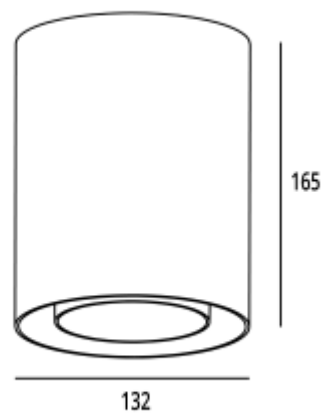

Available colors:

○ 20122-WW10-165

● 20122-BB30-165

● 20122-BG30-165

Beam angle: 15° 24° 38° 50°

LED Color: 3000K

Lamp Power: 30W

CRI: 80

Lamp Lumen: 2265lm

Location: Interior

Fixation: Ceiling

Installation: Surface

Product dimension: D132*H165 mm

Input: 220-240V 50/60HZ

IP: 54

Class: II

DIM Option: TRIAC DTW