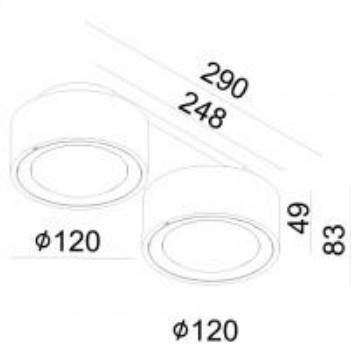

<https://uni-luce.com>

+39 339 505 5880

info@uni-luce.com

Via Monselice, 26, 20832 Desio

MB, Italy

BOBO-2 LENS ADJUSTABLE

Available colors:

○ 529-W11AD

● 529-B11AD

○ 529-WB11AD

Beam angle:

20° 30° 42°

LED Color:

2700K 3000K 4000K

LED power:

2x8,9W

Lamp Power:

2x11W 500mA

CRI:

90

Lamp Lumen:

2x1135 lm

Location:

Interior

Fixation:

Celling

Installation:

Surface

Product dimension:

D120mm x 81mm

Input:

220-240V 50/60HZ

IP:

20

Class:

I

DIM Option:

ON/OFF TRIAC DTW