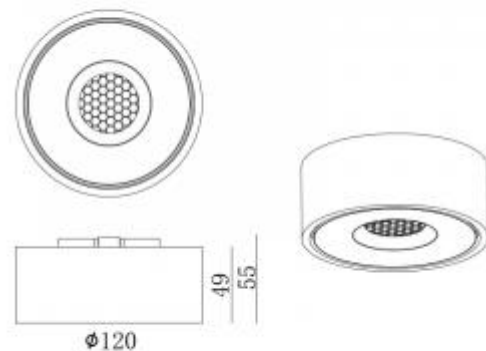

Lamp Lumen:

1135lm

Location:

Interior

Fixation:

Ceiling

Installation:

Surface

Product dimension:

120x68mm

Input:

220-240V 50\60Hz

IP:

20

Class:

I

<https://uni-luce.com>

+39 339 505 5880

info@uni-luce.com

Via Monselice, 26, 20832 Desio

MB, Italy

The round shape in this BOBO family has two faces: its simple cylindrical shape can be used as a downlight, as long as up&down version can give additional decorative effect to the room. Front ring is fixed by magnet element, that makes it easy to install any optic accessorie once necessary.