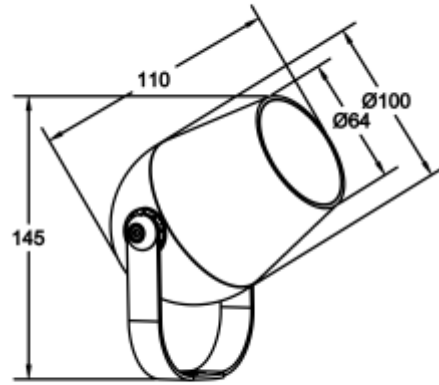

<https://uni-luce.com>
+39 339 505 5880
info@uni-luce.com

Via Monselice, 26, 20832 Desio
MB, Italy

CITRO 10 SS

Available colors:	● 6890-B10 ● 6890-DGR10 ● 6890-GR10
Beam angle:	24° 30° 40° 60° 25x45° 30x60°
LED Color:	2700K 3000K 4000K 6000K
Lamp Power:	7x1,5W
CRI:	90
Lamp Lumen:	939lm
Material:	aluminium, glass
Location:	Exterior
Fixation:	Wall Ground
Installation:	Surface
Product dimension:	64x110mm
Input:	220-240V 50/60HZ
IP:	66
Class:	III
DIM Option:	DALI RGB DMX PWM RGBW
IK:	08