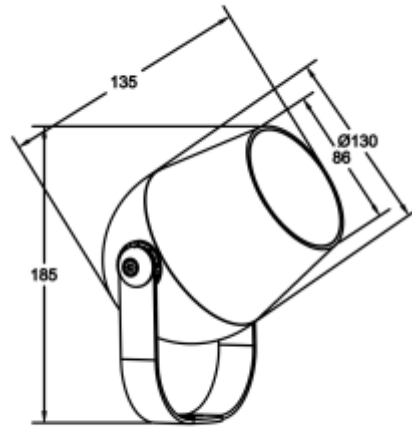

## CITRO 15 S

Available colors:	● 6891-B15
	● 6891-DGR15
	● 6891-GR15
Beam angle:	24° 30° 40° 60° 25x45° 30x60°
LED Color:	2700K 3000K 4000K 6000K
Lamp Power:	7x2.1W
CRI:	90
Lamp Lumen:	1211lm
Material:	aluminium, glass
Location:	Exterior
Fixation:	Wall Ground
Installation:	Surface
Product dimension:	130x135mm
Input:	220-240V 50/60HZ
IP:	66
Class:	III
DIM Option:	DALI RGB DMX PWM RGBW
IK:	08