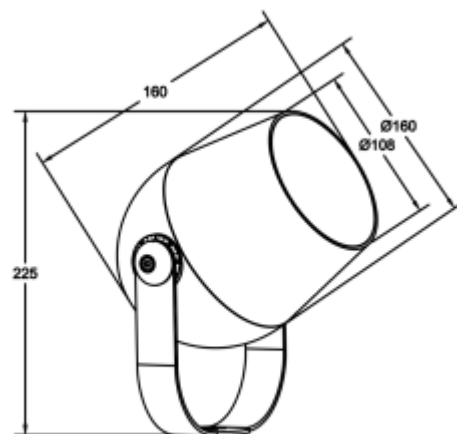

<https://uni-luce.com>
+39 339 505 5880
info@uni-luce.com

Via Monselice, 26, 20832 Desio
MB, Italy

CITRO 18 M COB

Available colors:

- 6896-B18-COB
- 6896-DGR18-COB
- 6896-GR18-COB

Beam angle: 10° 15° 24° 36° 50°
LED Color: 2700K 3000K 4000K 6000K
Lamp Power: COB 1x18W
CRI: 90
Lamp Lumen: 1788lm
Material: aluminium, glass
Location: Exterior
Fixation: Wall Ground
Installation: Surface
Product dimension: 108x160mm
Input: 220-240V 50/60HZ
IP: 66
Class: III
DIM Option: DALI RGB DMX PWM RGBW
IK: 08