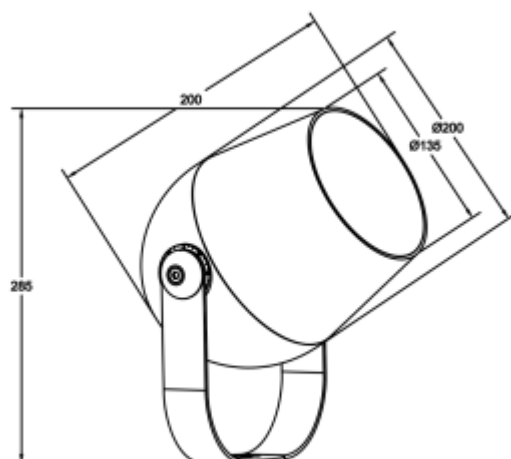

<https://uni-luce.com>
+39 339 505 5880
info@uni-luce.com

Via Monselice, 26, 20832 Desio
MB, Italy

CITRO 25 L COB

Available colors:

- 6897-B25-COB
- 6897-DGR25-COB
- 6897-GR25-COB

Beam angle: 10° 15° 24° 36° 50°
LED Color: 2700K 3000K 4000K 6000K
Lamp Power: COB 1x25W
CRI: 90
Lamp Lumen: 2487lm
Material: aluminium, glass
Location: Exterior
Fixation: Wall, Ground
Installation: Surface
Product dimension: 135x200mm
Input: 220-240V 50/60HZ
IP: 66
Class: III
DIM Option: DALI RGB DMX PWM RGBW
IK: 08