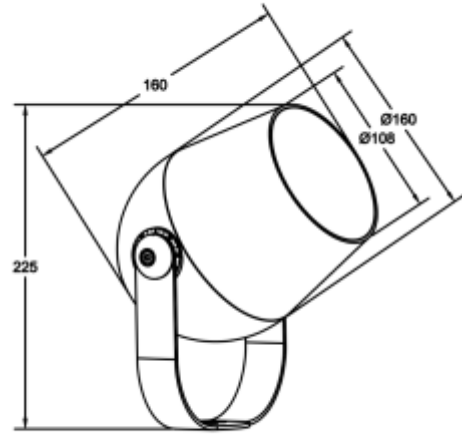

<https://uni-luce.com>
+39 339 505 5880
info@uni-luce.com

Via Monselice, 26, 20832 Desio
MB, Italy

CITRO 27 M

Available colors:	● 6892-B27
	● 6892-DGR27
	● 6892-GR27
Beam angle:	24° 30° 40° 60° 25x45° 30x60°
LED Color:	2700K 3000K 4000K 6000K
Lamp Power:	18x1.5W
CRI:	90
Lamp Lumen:	2188lm
Material:	aluminium, glass
Location:	Exterior
Fixation:	Wall Ground
Installation:	Surface
Product dimension:	108x160mm
Input:	220-240V 50/60HZ
IP:	66
Class:	III
DIM Option:	DALI RGB DMX PWM RGBW
IK:	08