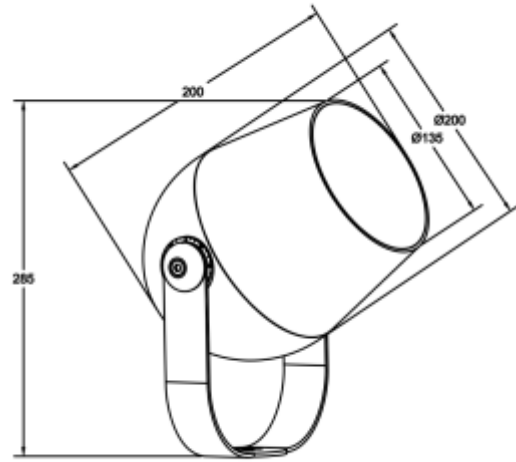

## CITRO 45 L

Available colors:	● 6893-B45 ● 6893-DGR45 ● 6893-GR45
Beam angle:	24° 30° 40° 60° 25x45° 30x60°
LED Color:	2700K 3000K 4000K 6000K
Lamp Power:	30x1.5W
CRI:	90
Lamp Lumen:	3646lm
Material:	aluminium, glass
Location:	Exterior
Fixation:	Wall Ground
Installation:	Surface
Product dimension:	135x200mm
Input:	220-240V 50/60HZ
IP:	66
Class:	III
DIM Option:	DALI RGB DMX PWM RGBW
IK:	08