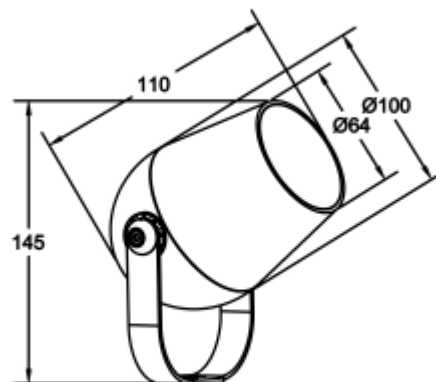

<https://uni-luce.com>
+39 339 505 5880
info@uni-luce.com

Via Monselice, 26, 20832 Desio
MB, Italy

CITRO 6 SS COB

Available colors:

- 6894-B6-COB
- 6894-DGR6-COB
- 6894-GR6-COB

Beam angle: 10° 15° 24° 36° 50°
LED Color: 2700K 3000K 4000K 6000K
Lamp Power: COB 1x6.3W
CRI: 90
Lamp Lumen: 6331lm
Material: aluminium, glass
Location: Exterior
Fixation: Wall Ground
Installation: Surface
Product dimension: 64x110mm
Input: 220-240V 50/60HZ
IP: 66
Class: III
DIM Option: DALI RGB DMX PWM RGBW
IK: 08