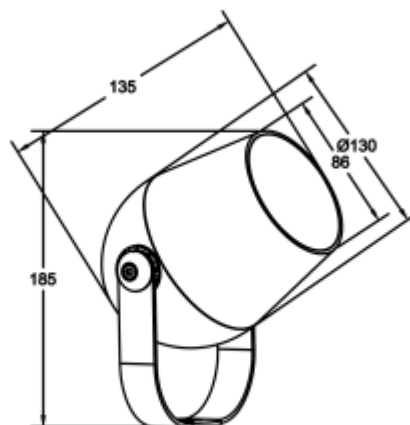

<https://uni-luce.com>
+39 339 505 5880
info@uni-luce.com

Via Monselice, 26, 20832 Desio
MB, Italy

CITRO 9 S COB

Available colors:

- 6895-B9-COB
- 6895-DGR9-COB
- 6895-GR9-COB

Beam angle: 10° 15° 24° 36° 50°
LED Color: 2700K 3000K 4000K 6000K
Lamp Power: COB 1x9W
CRI: 90
Lamp Lumen: 9821lm
Material: aluminium, glass
Location: Exterior
Fixation: Wall Ground
Installation: Surface
Product dimension: 139x135
Input: 220-240V 50/60HZ
IP: 66
Class: III
DIM Option: DALI RGB DMX PWM RGBW
IK: 08