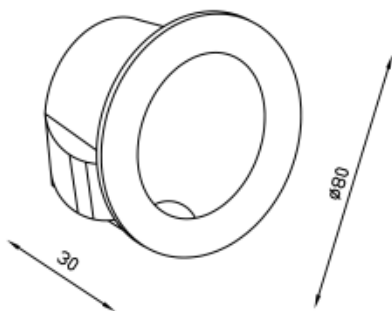

LED Color: 2700K 3000K 4000K 6000K

Lamp Power: 3W

CRI: 90

Lamp Lumen: 125lm

Material: aluminium

Location: Interior

Fixation: Wall

Installation: Recessed

Product dimension: D80x30mm

Input: 220-240V 50/60HZ

IP: 54

Class: III

DIM Option: TRIAC

<https://uni-luce.com>

+39 339 505 5880

info@uni-luce.com