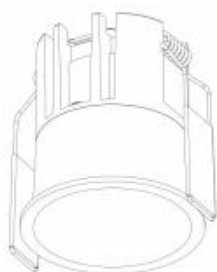

<https://uni-luce.com>
+39 339 505 5880
info@uni-luce.com

Via Monselice, 26, 20832 Desio
MB, Italy

COMETA S

Available colors:

- 1536-W11
- 1536-B11
- 1536-WB11

Beam angle: 15° 24° 36°
LED Color: 2700K 3000K 4000K
LED power:: 8,6W
System Power:: 10,5W
CRI:: 90
Location:: Interior
Fixation:: Ceiling
Installation:: Recessed
Product dimension:: D62*69mm
Cut hole size:: D55mm
Input:: 220-240V 50/60HZ
IP:: 54 20
Class:: III
DIM Option:: ON/OFF DALI TRIAC 1-10V

φ62mm

69mm

φ55mm