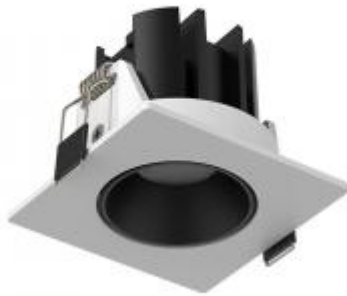

## COMETA SS SQ ADJUSTABLE

Available colors:

○ 1537-W9AD

● 1537-B9AD

○ 1537-WB9AD

Beam angle: 15° 24° 36°

LED Color: 2700K 3000K 4000K

LED power:: 7,8W

System Power:: 9W

CRI:: 90

Location:: Interior

Fixation:: Ceiling

Installation:: Recessed

Product dimension:: 65\*65\*49mm

Cut hole size:: D55mm

Input:: 220-240V 50/60HZ