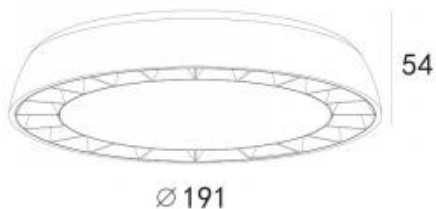

<https://uni-luce.com>
+39 339 505 5880
info@uni-luce.com

Via Monselice, 26, 20832 Desio
MB, Italy

COSMOS

Available colors:

● 380-BB17

○ 380-BW17

Beam angle:

19° 31°

LED Color:

2700K 3000K 4000K

LED power:

15W

Lamp Power:

17,5W 500mA

CRI:

90

Lamp Lumen:

1760lm

Location:

Interior

Fixation:

Ceiling

Installation:

Surface

Product dimension:

191x54mm

Input:

220-240V 50\60Hz

IP:

20

Class:

I

DIM Option:

ON/OFF TRIAC