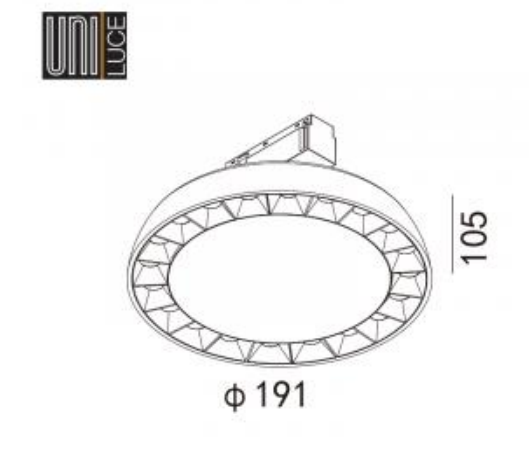

<https://uni-luce.com>
+39 339 505 5880
info@uni-luce.com

Via Monselice, 26, 20832 Desio
MB, Italy

COSMOS 16

○ 522-W16-VD

● 522-B16-VD

Available colors:

Beam angle:

19° 31°

Location:

Interior

Product dimension:

191x105mm

<https://uni-luce.com>

+39 339 505 5880

info@uni-luce.com

Via Monselice, 26, 20832 Desio

MB, Italy

The NIX system is a compact low voltage (48V) track system in which LED lighting fixtures are mounted by click mechanism. It has no limitations in terms of length and allows create configurations from the ceiling to the walls. Tracks can be built-in, laid-on, or suspended. Thanks to special installation brackets NIX built-in track can be installed after all necessary maintenance. NIX ON Track have different installation methods including recessed, surface mounting and suspending. In the NIX lighting system, you can easily change the number of lighting fixtures and their arrangements, creating new lighting patterns in the room. Thanks to great variety of lamps, NIX system can match any interior style. A special click mechanism ensures reliable fixation of the lighting fixtures in the track. Brightness adjustment, management via the DALI protocol, or 1-10V.