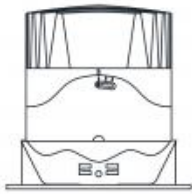

Beam angle:	15° 24° 50°
LED Color:	2700K 3000K 4000K 5000K
LED power:	10W
Lamp Power:	11,5W
CRI:	90
Lamp Lumen:	1000lm
Location:	Interior
Fixation:	Ceiling
Installation:	Recessed
Product dimension:	D85 x 83mm
Cut hole size:	D75mm
Input:	220-240V 50/60HZ
IP:	65
Class:	III
DIM Option:	ON/OFF DALI TRIAC 1-10V DTW

83

Ø75

Ø85