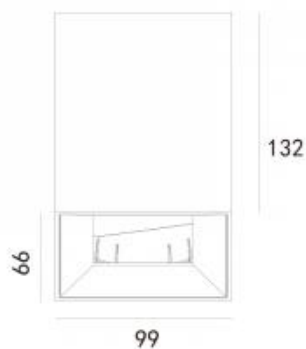

<https://uni-luce.com>
+39 339 505 5880
info@uni-luce.com

Via Monselice, 26, 20832 Desio
MB, Italy

CUBO M

Available colors:

☐ 455-WW12

☒ 455-BB12

☐ 455-WB12

Beam angle:

8° 22° 32°

LED Color:

2700K 3000K 4000K

LED power:

10,7W

Lamp Power:

12W

CRI:

80

Lamp Lumen:

1261lm

Location:

Interior

Fixation:

Ceiling

Installation:

Surface

Product dimension:

66x99x132mm

Input:

220-240V 50\60Hz

IP:

20

Class:

I

DIM Option:

ON/OFF TRIAC