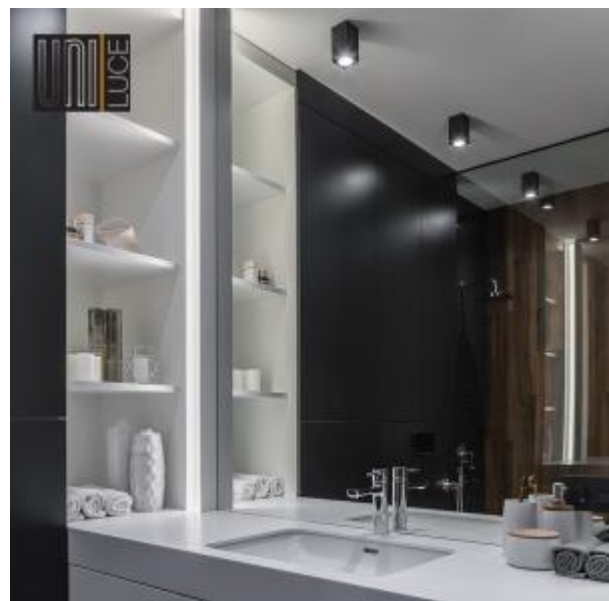

<https://uni-luce.com>
+39 339 505 5880
info@uni-luce.com

Via Monselice, 26, 20832 Desio
MB, Italy

CUBO S

Available colors:

☐ 455-WW6

☒ 455-BB6

☐ 455-WB6

Beam angle: 39° 47° 32°

LED Color: 2700K 3000K 4000K

LED power: 5W

Lamp Power: 6W 500mA

CRI: 80

Lamp Lumen: 513lm

Location: Interior

Fixation: Ceiling

Installation: Surface

Product dimension: 63x63x105mm

Input: 220-240V 50\60Hz

IP: 20

Class: I

DIM Option: ON/OFF TRIAC