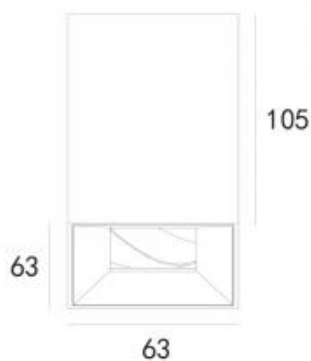

LED Color: 2700K 3000K 4000K

LED power: 5W

Lamp Power: 6W 500mA

CRI: 80

Lamp Lumen: 513lm

Location: Interior

Fixation: Ceiling

Installation: Surface

Product dimension: 63x63x105mm

Input: 220-240V 50\60Hz

IP: 20

Class: I

DIM Option: ON/OFF TRIAC

<https://uni-luce.com>

+39 339 505 5880

info@uni-luce.com