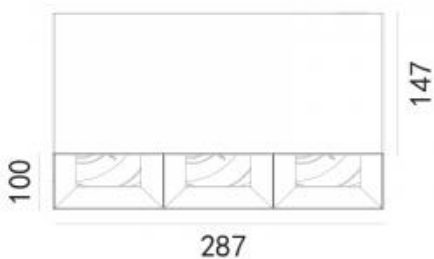

<https://uni-luce.com>
+39 339 505 5880
info@uni-luce.com

Via Monselice, 26, 20832 Desio
MB, Italy

CUBO-3

Available colors:

- ☐ 455-W35
- ☒ 455-B35
- ☐ 455-WB35

Beam angle:

8° 22° 32°

LED Color:

2700K 3000K 4000K

LED power:

32W

Lamp Power:

35W 900mA

CRI:

80

Lamp Lumen:

3850lm

Location:

Interior

Fixation:

Ceiling

Installation:

Surface

Product dimension:

100x287x147mm

Input:

220-240V 50\60Hz

IP:

20

Class:

I

DIM Option:

ON/OFF TRIAC