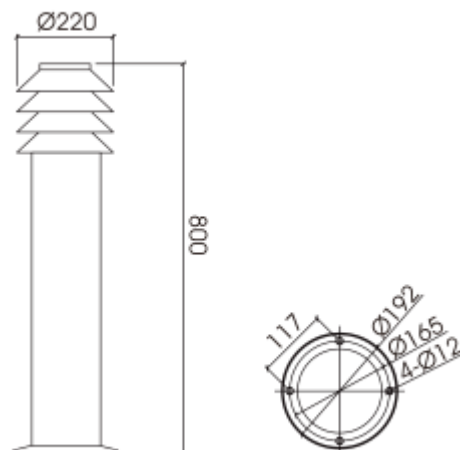

<https://uni-luce.com>
+39 339 505 5880
info@uni-luce.com

Via Monselice, 26, 20832 Desio
MB, Italy

DARIO 10 1000

Available colors:

- 20160-B10-1000
- 20160-BN10-1000
- 20160-DGR10-1000
- 20160-GR10-1000

Beam angle: /°
LED Color: 2700K 3000K 4000K 6000K
Lamp Power: 10W
CRI: 90
Lamp Lumen: 665lm
Material: aluminium, PMMA
Location: Exterior
Fixation: Bollards
Product dimension: 280xH1000mm
Input: 220-240V 50/60HZ
IP: 65
Class: I
DIM Option: DALI TRIAC 1-10V
IK: 08