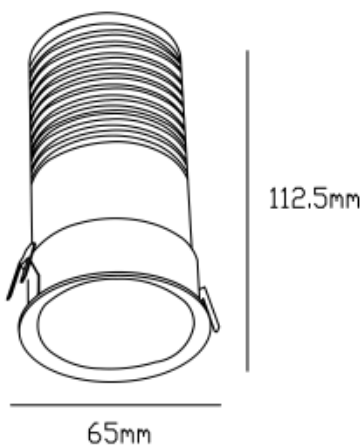

LED Color: 2700K 3000K 4000K 6000K

Lamp Power: 12W

CRI: 90

Lamp Lumen: 960lm

Material: aluminium

Location: Interior

Fixation: Ceiling

Installation: Recessed

Product dimension: 65x112.5mm

Cut hole size: diam55mm

Input: 220-240V 50/60HZ

IP: 65

Class: III

DIM Option: DALI TRIAC 1-10V DTW

<https://uni-luce.com>

+39 339 505 5880

info@uni-luce.com

Via Monselice, 26, 20832 Desio

MB, Italy

DEEP LIGHT is the iconic example of minimalism and functionality. The perfect light effect creates a uniform illumination. Thanks to deep light source, the lamp provides absolutely soft anti-glare light effect. The collection comes in 3 sizes with 7W, 12W and 15W with both trim and trimless installation for option. IP65 makes it possible to use the lamp for wet zones where additional water resistance is required.