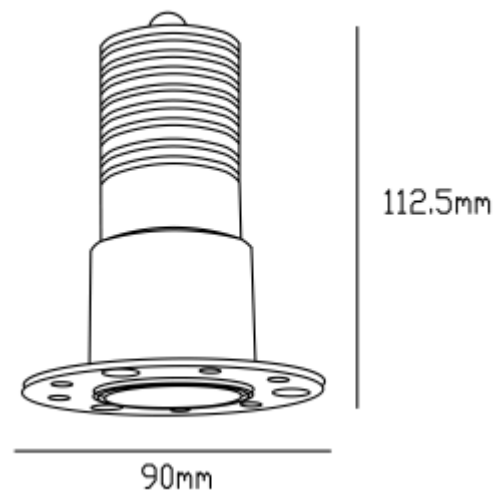

LED Color: 2700K 3000K 4000K 6000K

Lamp Power: 12W

CRI: 90

Lamp Lumen: 960lm

Material: aluminium

Location: Interior

Fixation: Ceiling

Installation: Recessed

Product dimension: 90x112.5mm

Cut hole size: diam55mm

Input: 220-240V 50/60HZ

IP: 65

Class: III

DIM Option: DALI TRIAC 1-10V DTW

<https://uni-luce.com>

+39 339 505 5880

info@uni-luce.com

Via Monselice, 26, 20832 Desio

MB, Italy

DEEP LIGHT is the iconic example of minimalism and functionality. The perfect light effect creates a uniform illumination. Thanks to deep light source, the lamp provides absolutely soft anti-glare light effect. The collection comes in 3 sizes with 7W, 12W and 15W with both trim and trimless installation for option. IP65 makes it possible to use the lamp for wet zones where additional water resistance is required.