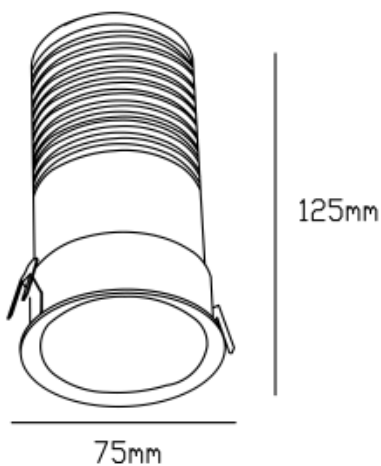

LED Color: 2700K 3000K 4000K 6000K

Lamp Power: 15W

CRI: 90

Lamp Lumen: 1200lm

Material: aluminium

Location: Interior

Fixation: Ceiling

Installation: Recessed

Product dimension: 75x125mm

Cut hole size: diam65mm

Input: 220-240V 50/60HZ

IP: 65

Class: III

DIM Option: DALI TRIAC 1-10V DTW

<https://uni-luce.com>

+39 339 505 5880

info@uni-luce.com

Via Monselice, 26, 20832 Desio

MB, Italy

DEEP LIGHT is the iconic example of minimalism and functionality. The perfect light effect creates a uniform illumination. Thanks to deep light source, the lamp provides absolutely soft anti-glare light effect. The collection comes in 3 sizes with 7W, 12W and 15W with both trim and trimless installation for option. IP65 makes it possible to use the lamp for wet zones where additional water resistance is required.