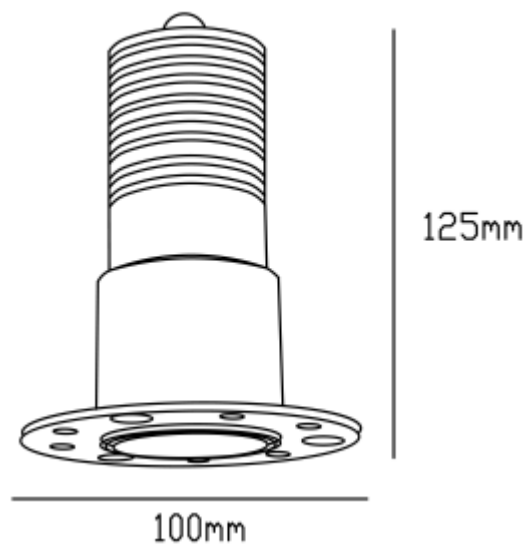

Available colors:

○ 23211-W15TR

● 23211-B15TR

○ 23211-S15TR

Beam angle: 15° 24° 38° 60°

LED Color: 2700K 3000K 4000K 6000K

Lamp Power: 15W

CRI: 90

Lamp Lumen: 1200lm

Material: aluminium

Location: Interior

Fixation: Ceiling

Installation: Recessed

Product dimension: 100x125mm

Cut hole size: diam65mm

Input: 220-240V 50/60HZ

IP: 65

Class: III

DIM Option: DALI TRIAC 1-10V DTW