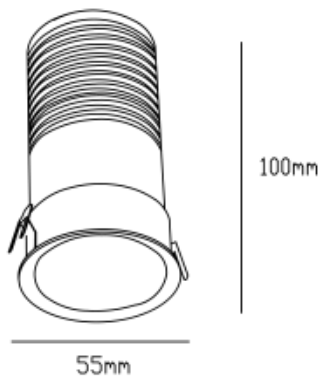

LED Color: 2700K 3000K 4000K 6000K

Lamp Power: 7W

CRI: 90

Lamp Lumen: 560lm

Material: aluminium

Location: Interior

Fixation: Ceiling

Installation: Recessed

Product dimension: 55x100mm

Cut hole size: diam45mm

Input: 220-240V 50/60HZ

IP: 65

Class: III

DIM Option: DALI TRIAC 1-10V DTW

<https://uni-luce.com>

+39 339 505 5880

info@uni-luce.com

Via Monselice, 26, 20832 Desio

MB, Italy

DEEP LIGHT is the iconic example of minimalism and functionality. The perfect light effect creates a uniform illumination. Thanks to deep light source, the lamp provides absolutely soft anti-glare light effect. The collection comes in 3 sizes with 7W, 12W and 15W with both trim and trimless installation for option. IP65 makes it possible to use the lamp for wet zones where additional water resistance is required.