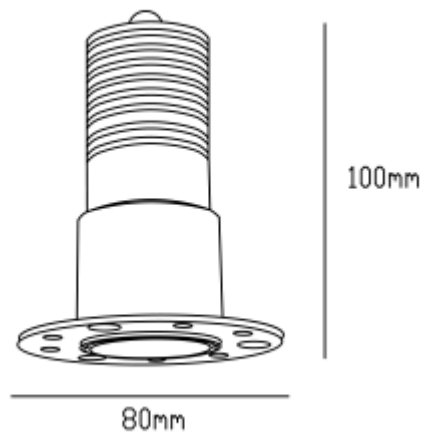

## DEEP LIGHT 7 S TRIMLESS

Available colors:

○ 23209-W7TR

● 23209-B7TR

○ 23209-S7TR

Beam angle: 15° 24° 38° 60°  
LED Color: 2700K 3000K 4000K 6000K  
Lamp Power: 7W  
CRI: 90  
Lamp Lumen: 560lm  
Material: aluminium  
Location: Interior  
Fixation: Ceiling  
Installation: Recessed  
Product dimension: 80x100mm  
Cut hole size: diam45mm  
Input: 220-240V 50/60HZ  
IP: 65  
Class: III  
DIM Option: DALI TRIAC 1-10V DTW

<https://uni-luce.com>

+39 339 505 5880

[info@uni-luce.com](mailto:info@uni-luce.com)

Via Monselice, 26, 20832 Desio

MB, Italy

DEEP LIGHT is the iconic example of minimalism and functionality. The perfect light effect creates a uniform illumination. Thanks to deep light source, the lamp provides absolutely soft anti-glare light effect. The collection comes in 3 sizes with 7W, 12W and 15W with both trim and trimless installation for option. IP65 makes it possible to use the lamp for wet zones where additional water resistance is required.