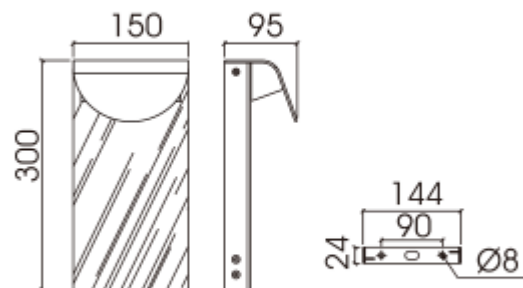

<https://uni-luce.com>
+39 339 505 5880
info@uni-luce.com

Via Monselice, 26, 20832 Desio
MB, Italy

DEMETRA 5 300

Available colors:	<input type="radio"/> 20158-LWO5-300 <input type="radio"/> 20158-DWO5-300
Beam angle:	/°
LED Color:	2700K 3000K 4000K 6000K
Lamp Power:	5W
CRI:	90
Lamp Lumen:	325lm
Material:	stainless steel
Location:	Exterior
Fixation:	Bollards
Installation:	Exterior
Product dimension:	150x95xH300mm
Input:	220-240V 50/60HZ
IP:	65
Class:	I
DIM Option:	DALI TRIAC 1-10V
IK:	08