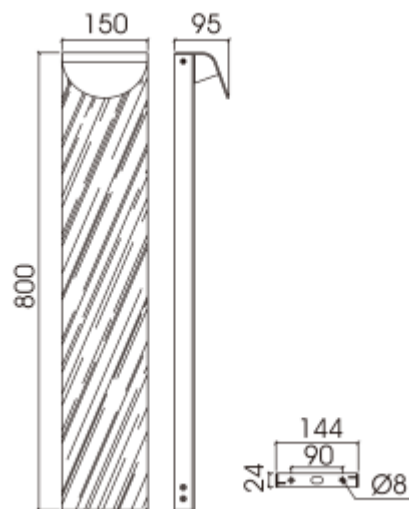

## DEMETRA 5 800

Available colors:	<input type="radio"/> 20157-LWO5-800 <input type="radio"/> 20157-LWO5-800
Beam angle:	/°
LED Color:	2700K 3000K 4000K 6000K
Lamp Power:	5W
CRI:	90
Lamp Lumen:	325lm
Material:	stainless steel
Location:	Exterior
Fixation:	Bollards
Installation:	Exterior
Product dimension:	150x95xH800mm
Input:	220-240V 50/60HZ
IP:	65
Class:	I
DIM Option:	DALI TRIAC 1-10V
IK:	08