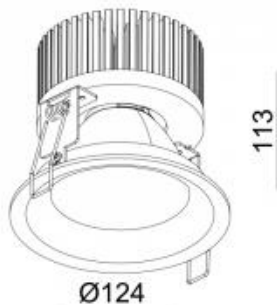

<https://uni-luce.com>
+39 339 505 5880
info@uni-luce.com

Via Monselice, 26, 20832 Desio
MB, Italy

DIRO L RO

Available colors:

○ 425-W25RO

● 425-B25RO

Beam angle:

24° 34° 40°

LED Color:

3000K

LED power:

23W

Lamp Power:

25W

CRI:

80

Lamp Lumen:

2540lm

Location:

Interior

Fixation:

Ceiling

Installation:

Recessed

Product dimension:

124x113mm

Cut hole size:

114mm

Input:

220-240V 50\60Hz

IP:

20

Class:

III