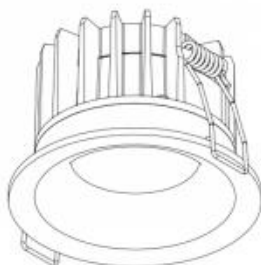

<https://uni-luce.com>
+39 339 505 5880
info@uni-luce.com

Via Monselice, 26, 20832 Desio
MB, Italy

DIRO M RO

Available colors:

○ 425-W9RO

● 425-B9RO

Beam angle:

24° 34° 40°

LED Color:

3000K

LED power:

7,5W

Lamp Power:

9W

CRI:

80

Lamp Lumen:

1135lm

Location:

Interior

Fixation:

Ceiling

Installation:

Recessed

Product dimension:

82x54mm

Cut hole size:

68mm

Input:

220-240V 50\60Hz

IP:

20

Class:

III

54

Ø82