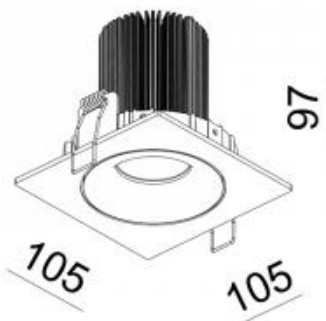

<https://uni-luce.com>
+39 339 505 5880
info@uni-luce.com

Via Monselice, 26, 20832 Desio
MB, Italy

DIRO M SQ ADJUSTABLE

Available colors:

○ 425-W9SQAD

● 425-B9SQAD

Beam angle:

24° 34° 40°

LED Color:

3000K

LED power:

7,5W

Lamp Power:

9W

CRI:

80

Lamp Lumen:

1135lm

Location:

Interior

Fixation:

Ceiling

Installation:

Recessed

Product dimension:

105x105x97mm

Cut hole size:

98mm

Input:

220-240V 50\60Hz

IP:

20

Class:

III