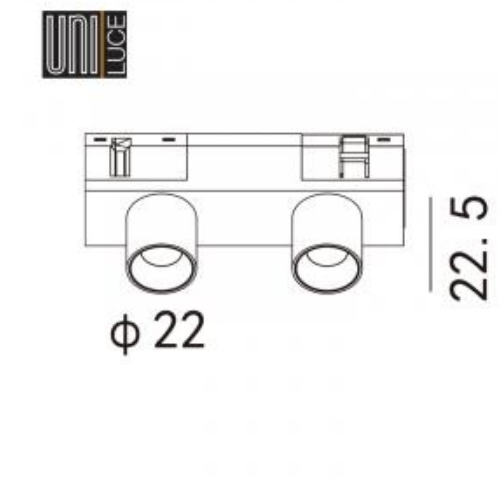

Product dimension:

22x22,5mm

IP:

20

Class:

III

Voltage:

48V