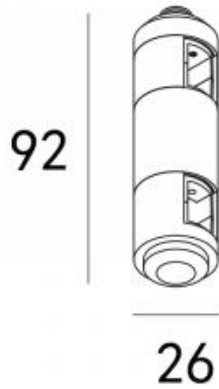

Beam angle:

0°

Location:

Interior

Fixation:

Ceiling

Installation:

Suspended

Product dimension:

26x43mm

<https://uni-luce.com>

+39 339 505 5880

info@uni-luce.com

Via Monselice, 26, 20832 Desio

MB, Italy

connector WITH electrical contact