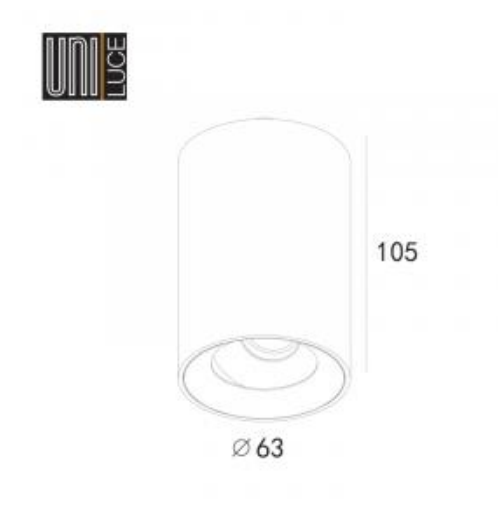

<https://uni-luce.com>
+39 339 505 5880
info@uni-luce.com

Via Monselice, 26, 20832 Desio
MB, Italy

EPOSS

Available colors:

○ 454-WW6

● 454-BB6

○ 454-WB6

Beam angle: 38° 50° 27°

LED Color: 2700K 3000K 4000K

LED power: 5W

Lamp Power: 6W 500mA

CRI: 80

Lamp Lumen: 513lm

Location: Interior

Fixation: Ceiling

Installation: Surface

Product dimension: 63x105mm

Input: 220-240V 50\60Hz

IP: 20

Class: I

DIM Option: ON/OFF TRIAC

<https://uni-luce.com>

+39 339 505 5880

info@uni-luce.com