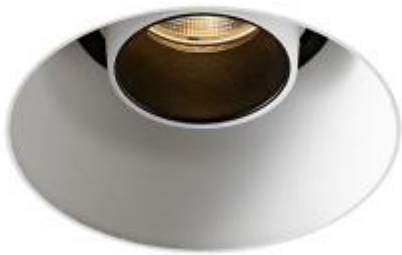

<https://uni-luce.com>

+39 339 505 5880

info@uni-luce.com

Via Monselice, 26, 20832 Desio

MB, Italy

EVENT ADJUSTABLE L TRIMLESS

Available colors:

- 1759-BB12AD-TR
- 1759-WW12AD-TR
- 1759-WB12AD-TR
- 1759-WG12AD-TR
- 1759-BG12AD-TR
- 1759-BB12AD-TR

Beam angle:	20°
LED Color:	2700K 3000K 4000K
LED power:	12.2W
Lamp Power:	13W
CRI:	90
Lamp Lumen:	1356lm
Material:	aluminium
Location:	Interior
Fixation:	Celling
Installation:	Recessed
Product dimension:	D114×H118mm
Cut hole size:	D133mm
Input:	220-240V 50/60HZ
IP:	20
Class:	I
DIM Option:	ON/OFF DALI TRIAC DTW
Structure:	Adjustable angle 20°, rotation: 360°