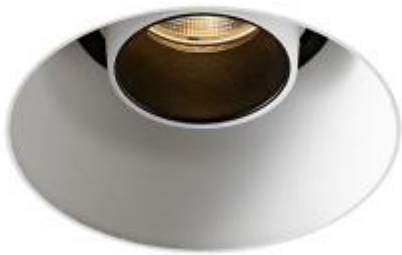

<https://uni-luce.com>

+39 339 505 5880

info@uni-luce.com

Via Monselice, 26, 20832 Desio

MB, Italy

EVENT ADJUSTABLE M TRIMLESS

Available colors:

- 1758-BB9AD-TR
- 1758-WW9AD-TR
- 1758-WB9AD-TR
- 1758-WG9AD-TR
- 1758-BG9AD-TR

Beam angle:	24° 34° 48°
LED Color:	2700K 3000K 4000K
LED power:	8.9W
Lamp Power:	10,5W
CRI:	90
Lamp Lumen:	946lm
Material:	aluminium
Location:	Interior
Fixation:	Ceiling
Installation:	Recessed
Product dimension:	D84×H107mm
Cut hole size:	D114mm
Input:	220-240V 50/60HZ
IP:	20
Class:	I
DIM Option:	ON/OFF DALI TRIAC DTW
Structure:	Adjustable angle 20°, rotation: 360°