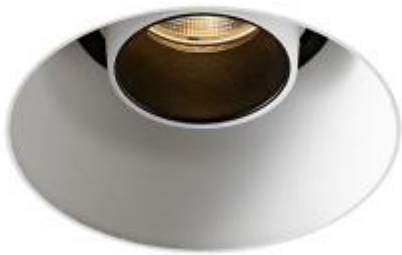

<https://uni-luce.com>

+39 339 505 5880

info@uni-luce.com

Via Monselice, 26, 20832 Desio

MB, Italy

EVENT ADJUSTABLE S PLUS TRIMLESS

Available colors:

- 1757-BB9AD-TR
- 1757-WW9AD-TR
- 1757-WB9AD-TR
- 1757-WG9AD-TR
- 1757-BG9AD-TR
- 1757-BB9AD-TR

Beam angle:	33°
LED Color:	2700K 3000K 4000K
LED power:	9.2W
Lamp Power:	10,2W
CRI:	90
Lamp Lumen:	890lm
Material:	aluminium
Location:	Interior
Fixation:	Celling
Installation:	Recessed
Product dimension:	D57×H100mm
Cut hole size:	D76mm
Input:	220-240V 50/60HZ
IP:	20
Class:	I
DIM Option:	ON/OFF DALI TRIAC DTW
Structure:	Adjustable angle 20°, rotation: 360°