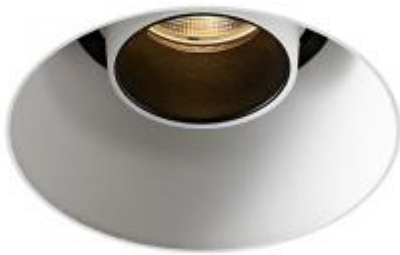

## EVENT ADJUSTABLE S TRIMLESS

Available colors:

- 1757-BB7AD-TR
- 1757-WW7AD-TR
- 1757-WB7AD-TR
- 1757-WG7AD-TR
- 1757-BG7AD-TR

Beam angle:	33° 44°
LED Color:	2700K 3000K 4000K
LED power:	6.6W
Lamp Power:	7,5W
CRI:	90
Lamp Lumen:	668lm
Material:	aluminium
Location:	Interior
Fixation:	Ceiling
Installation:	Recessed
Product dimension:	D57×H100
Cut hole size:	D76mm
Input:	220-240V 50/60HZ
IP:	20
Class:	I
DIM Option:	ON/OFF DALI TRIAC DTW
Structure:	Adjustable angle 20°, rotation: 360°