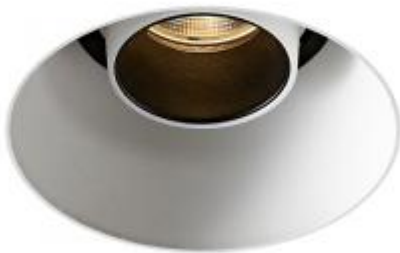

<https://uni-luce.com>

+39 339 505 5880

info@uni-luce.com

Via Monselice, 26, 20832 Desio

MB, Italy

EVENT L PLUS ADJUSTABLE TRIMLESS

Available colors:

- 1759-BB18AD-TR
- 1759-WW18AD-TR
- 1759-WB18AD-TR
- 1759-WG18AD-TR
- 1759-BG18AD-TR
- 1759-BB18AD-TR

Beam angle: 20° 40° 40° 40° 40° 40°

LED Color: 2700K 3000K 4000K

LED power: 18.1W

Lamp Power: 19,5W

CRI: 90

Lamp Lumen: 1887lm

Material: aluminium

Location: Interior

Fixation: Ceiling

Installation: Recessed

Product dimension: D114×H118mm

Cut hole size: D133mm

Input: 220-240V 50/60HZ

IP: 20

Class: I

DIM Option: ON/OFF DALI TRIAC DTW

Structure: Adjustable angle 20°, rotation: 360°