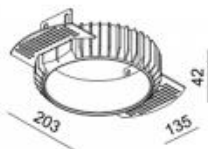

## EVENT L+ TRIMLESS

Available colors:

○ 541-W28TR

● 541-B28TR

● 541-G28TR

Beam angle: 30° 45°

LED Color: 2700K 3000K 4000K

LED power: 25,7W

Lamp Power: 27,5W 350mA

CRI: 80

Lamp Lumen: 2501lm

Material: aluminium

Location: Interior

Fixation: Ceiling

Installation: Recessed

Product dimension: 114x118mm

Cut hole size: 133mm

Input: 220-240V 50\60Hz

IP: 54

Class: I

DIM Option: ON/OFF DALI TRIAC DTW

<https://uni-luce.com>

+39 339 505 5880

[info@uni-luce.com](mailto:info@uni-luce.com)