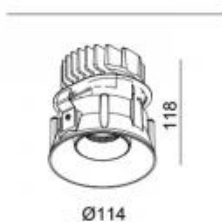

## EVENT L+ TRIMLESS

Available colors:

○ 541-W28TR

● 541-B28TR

● 541-G28TR

Beam angle: 30° 45°

LED Color: 2700K 3000K 4000K

LED power: 25,7W

Lamp Power: 27,5W 350mA

CRI: 80

Lamp Lumen: 2501lm

Material: aluminium

Location: Interior

Fixation: Ceiling

Installation: Recessed

Product dimension: 114x118mm

Cut hole size: 133mm

Input: 220-240V 50\60Hz

IP: 54

Class: I

DIM Option: ON/OFF DALI TRIAC DTW

<https://uni-luce.com>

+39 339 505 5880

[info@uni-luce.com](mailto:info@uni-luce.com)