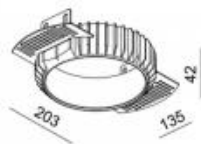

Material: aluminium

Location: Interior

Fixation: Ceiling

Installation: Recessed

Product dimension: 114x118mm

Cut hole size: 133mm

Input: 220-240V 50\60Hz

IP: 54

Class: I

DIM Option: ON/OFF DALI TRIAC DTW

<https://uni-luce.com>

+39 339 505 5880

info@uni-luce.com

Via Monselice, 26, 20832 Desio

MB, Italy

This stunning collection of downlights is specially designed to answer all possible designers' request. Miniature size, IP54, best anti glare effect, different colors and finishings for choice, this is what makes the EVENT collection so popular. Trim and trimless versions are available for choice.