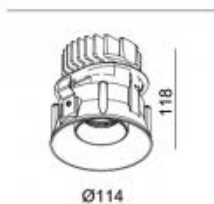

<https://uni-luce.com>

+39 339 505 5880

info@uni-luce.com

Via Monselice, 26, 20832 Desio

MB, Italy

EVENT L TRIMLESS

Available colors:

○ 541-W21TR

● 541-B21TR

● 541-G21TR

Beam angle: 32° 50°

LED Color: 2700K 3000K 4000K

LED power: 18W

Lamp Power: 20,5W 350mA

CRI: 80

Lamp Lumen: 2296lm

Material: aluminium

Location: Interior

Fixation: Ceiling

Installation: Recessed

Product dimension: 114x118mm

Cut hole size: 133mm

Input: 220-240V 50\60Hz

IP: 54

Class: I

DIM Option: ON/OFF DALI TRIAC DTW