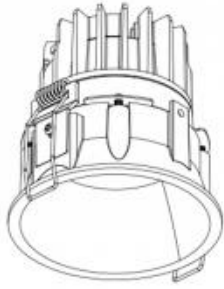

Lamp Power:

10,5W 500mA

CRI:

80

Lamp Lumen:

1135lm

Material:

aluminium

Location:

Interior

Fixation:

Ceiling

Installation:

Recessed

Product dimension:

91 91mm

Cut hole size:

83mm

Input:

220-240V 50\60Hz

IP:

54

Class:

I

DIM Option:

ON/OFF DALI TRIAC DTW

UNI
LUGE

Ø91

91