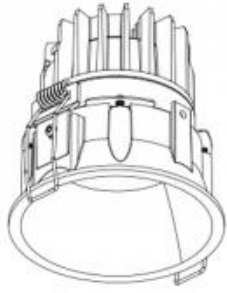

## EVENT M+

Available colors:

○ 541-W14

● 541-B14

● 541-G14

Beam angle: 36° 42°  
LED Color: 2700K 3000K 4000K  
LED power: 12,9W  
Lamp Power: 14W 350mA  
CRI: 80  
Lamp Lumen: 1439lm  
Material: aluminium  
Location: Interior  
Fixation: Ceiling  
Installation: Recessed  
Product dimension: 91 91mm  
Cut hole size: 83mm  
Input: 220-240V 50\60Hz  
IP: 54  
Class: I  
DIM Option: ON/OFF DALI TRIAC DTW

UNI  
LUCE

Ø91

91