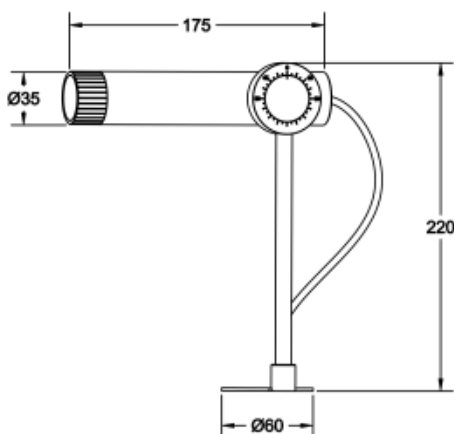

Available colors:

- 8077-B-BR2
- 8077-DGR-BR2
- 8077-GR-BR2

Beam angle: 7° 11° 20° 33° 43°

LED Color: 2700K 3000K 4000K 6000K

Lamp Power: 1x2.1W

CRI: 90

Lamp Lumen: 185lm

Material: aluminium, brass

Location: Exterior lamps

Fixation: Exterior

Installation: Floodlight

Product dimension: diam35x175mm

Input: 220-240V 50/60HZ

IP: 66

Class: III

DIM Option: DALI RGB DMX PWM RGBW

IK: 08