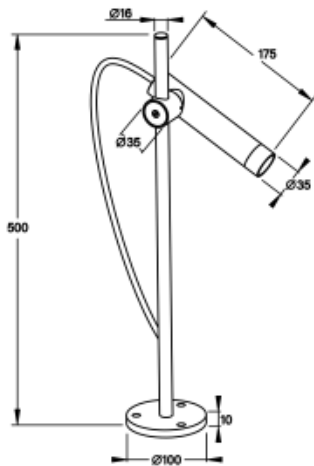

<https://uni-luce.com>
+39 339 505 5880
info@uni-luce.com

Via Monselice, 26, 20832 Desio
MB, Italy

FILA 2 S PRO POLE

Available colors:

- 8279-B-BR-2-500
- 8279-DGR-BR-2-500
- 8279-GR-BR-2-500

Beam angle:	7° 11° 20° 33° 43°
LED Color:	2700K 3000K 4000K 6000K
Lamp Power:	1x2.1W
CRI:	90
Lamp Lumen:	185lm
Material:	aluminium, brass
Location:	Exterior lamps
Fixation:	Exterior
Installation:	Floodlight
Product dimension:	diam35xL175xH500mm
Input:	220-240V 50/60HZ
IP:	66
Class:	III
DIM Option:	DALI RGB DMX PWM RGBW
IK:	08

<https://uni-luce.com>

+39 339 505 5880

info@uni-luce.com

Via Monselice, 26, 20832 Desio

MB, Italy

FILA, subtle, elegant and special: these are the keywords that describe the FILA perfectly. FILA with its slim long headed shape, excels in light output and quality, ideal for walkway lighting or other landscape applications. FILA is easy and flexible to use thanks to the adjustable head, designed to provide optimal cooling and eliminate glare. Brushed brass elements enriches the design effect. The FILA collection comes in 2 sizes with 2W and 6W for option. Different installation variants are available for choice.