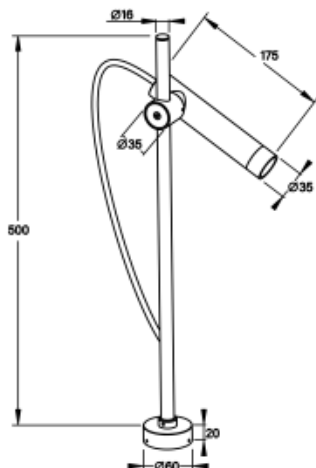

## FILA 2 S PRO POLE BASE

Available colors:

- 8277-B-BR-2-500
- 8277-DGR-BR-2-500
- 8277-GR-BR-2-500

Beam angle: 7° 11° 20° 33° 43°  
LED Color: 2700K 3000K 4000K 6000K  
Lamp Power: 1x2.1W  
CRI: 90  
Lamp Lumen: 185lm  
Material: aluminium, brass  
Location: Exterior lamps  
Fixation: Exterior  
Installation: Floodlight  
Product dimension: diam35xL175xH500mm  
Input: 220-240V 50/60HZ  
IP: 66  
Class: III  
DIM Option: DALI RGB DMX PWM RGBW  
IK: 08

<https://uni-luce.com>

+39 339 505 5880

[info@uni-luce.com](mailto:info@uni-luce.com)

Via Monselice, 26, 20832 Desio

MB, Italy

FILA, subtle, elegant and special: these are the keywords that describe the FILA perfectly. FILA with its slim long headed shape, excels in light output and quality, ideal for walkway lighting or other landscape applications. FILA is easy and flexible to use thanks to the adjustable head, designed to provide optimal cooling and eliminate glare. Brushed brass elements enriches the design effect. The FILA collection comes in 2 sizes with 2W and 6W for option. Different installation variants are available for choice.