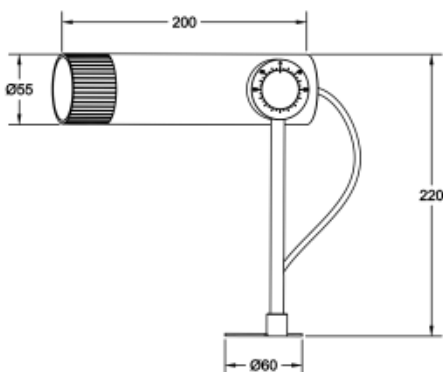

<https://uni-luce.com>
+39 339 505 5880
info@uni-luce.com

Via Monselice, 26, 20832 Desio
MB, Italy

FILA 6 M

Available colors:

- 8078-B-BR6
- 8078-DGR-BR6
- 8078-GR-BR6

Beam angle: 15° 11° 36° 50°
LED Color: 2700K 3000K 4000K 6000K
Lamp Power: 1x6.3W
CRI: 90
Lamp Lumen: 735lm
Material: aluminium, brass
Location: Exterior lamps
Fixation: Exterior
Installation: Floodlight
Product dimension: diam55x200mm
Input: 220-240V 50/60HZ
IP: 66
Class: III
DIM Option: DALI RGB DMX PWM RGBW
IK: 08

<https://uni-luce.com>

+39 339 505 5880

info@uni-luce.com

Via Monselice, 26, 20832 Desio

MB, Italy

FILA, subtle, elegant and special: these are the keywords that describe the FILA perfectly. FILA with its slim long headed shape, excels in light output and quality, ideal for walkway lighting or other landscape applications. FILA is easy and flexible to use thanks to the adjustable head, designed to provide optimal cooling and eliminate glare. Brushed brass elements enriches the design effect. The FILA collection comes in 2 sizes with 2W and 6W for option. Different installation variants are available for choice.