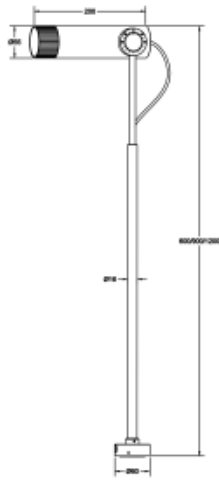

<https://uni-luce.com>
+39 339 505 5880
info@uni-luce.com

Via Monselice, 26, 20832 Desio
MB, Italy

FILA 6 M POLE

Available colors:	● 8078-B-BR6-600
	● 8078-DGR-BR6-600
	● 8078-GR-BR6-600
Beam angle:	15° 24° 36° 50° 15° 24° 36° 50°
	15° 24° 36° 50°
LED Color:	2700K 3000K 4000K 6000K
Lamp Power:	1x6.3W
CRI:	90
Lamp Lumen:	735lm
Material:	aluminium, brass
Location:	Exterior lamps
Fixation:	Exterior
Installation:	Floodlight
Product dimension:	diam55xL200xH600mm diam55xL200xH900mm diam55xL200xH1200mm
Input:	220-240V 50/60HZ
IP:	66
Class:	III
DIM Option:	DALI RGB DMX PWM RGBW
IK:	08

<https://uni-luce.com>

+39 339 505 5880

info@uni-luce.com

Via Monselice, 26, 20832 Desio

MB, Italy

FILA, subtle, elegant and special: these are the keywords that describe the FILA perfectly. FILA with its slim long headed shape, excels in light output and quality, ideal for walkway lighting or other landscape applications. FILA is easy and flexible to use thanks to the adjustable head, designed to provide optimal cooling and eliminate glare. Brushed brass elements enriches the design effect. The FILA collection comes in 2 sizes with 2W and 6W for option. Different installation variants are available for choice.