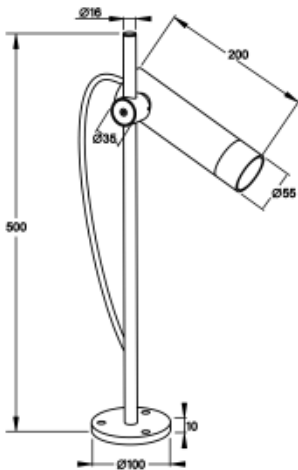

<https://uni-luce.com>
+39 339 505 5880
info@uni-luce.com

Via Monselice, 26, 20832 Desio
MB, Italy

FILA 6 M PRO POLE

Available colors:

- 8280-B-BR-6-500
- 8280-DGR-BR-6-500
- 8280-GR-BR-6-500

Beam angle: 15° 24° 36° 50°
LED Color: 2700K 3000K 4000K 6000K
Lamp Power: 1x6.3W
CRI: 90
Lamp Lumen: 735lm
Material: aluminium, brass
Location: Exterior lamps
Fixation: Exterior
Installation: Floodlight
Product dimension: diam55xL200xH500mm
Input: 220-240V 50/60HZ
IP: 66
Class: III
DIM Option: DALI RGB DMX PWM RGBW
IK: 08

<https://uni-luce.com>

+39 339 505 5880

info@uni-luce.com

Via Monselice, 26, 20832 Desio

MB, Italy

FILA, subtle, elegant and special: these are the keywords that describe the FILA perfectly. FILA with its slim long headed shape, excels in light output and quality, ideal for walkway lighting or other landscape applications. FILA is easy and flexible to use thanks to the adjustable head, designed to provide optimal cooling and eliminate glare. Brushed brass elements enriches the design effect. The FILA collection comes in 2 sizes with 2W and 6W for option. Different installation variants are available for choice.